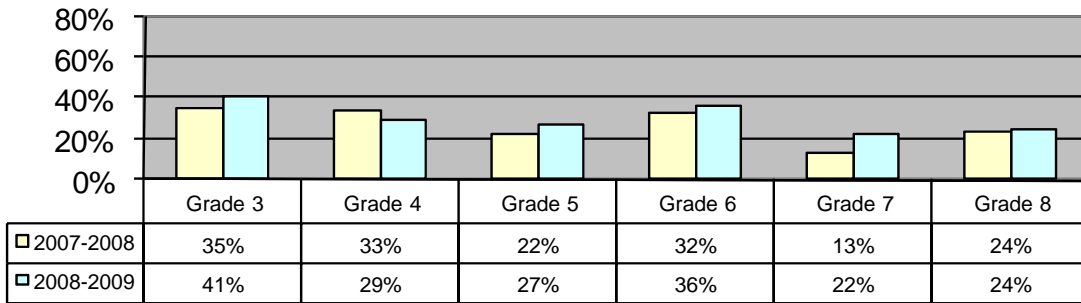

ISAT Reading Performance of ELL Students who Meet and/or Exceed Over Time