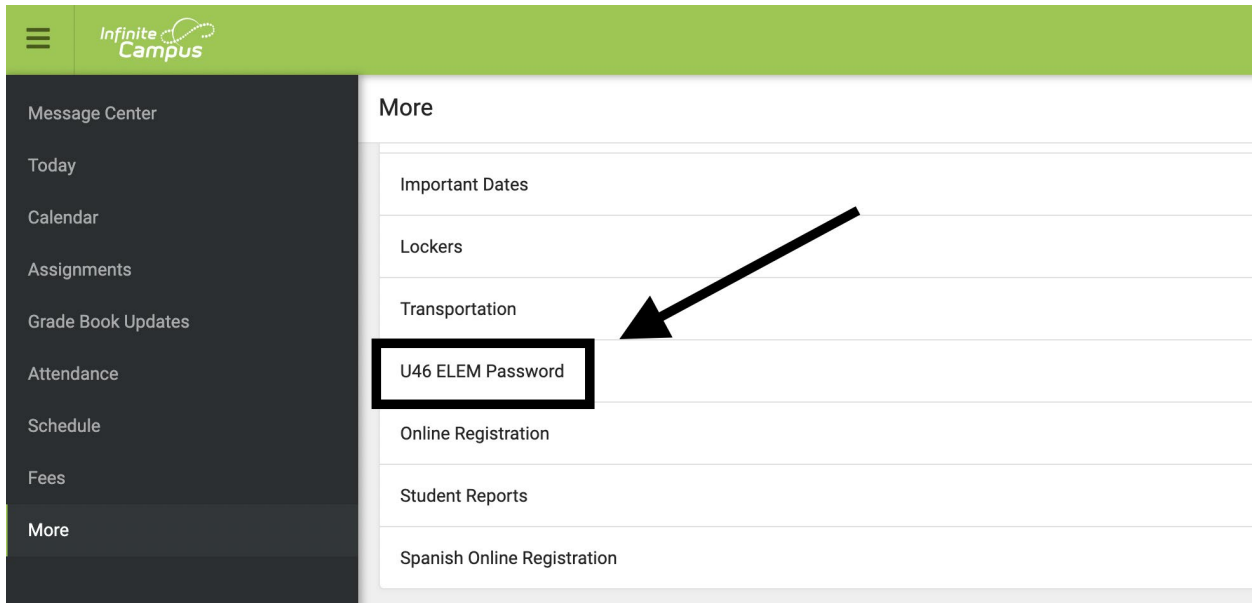

To get the password click on U46 ELEM Password.