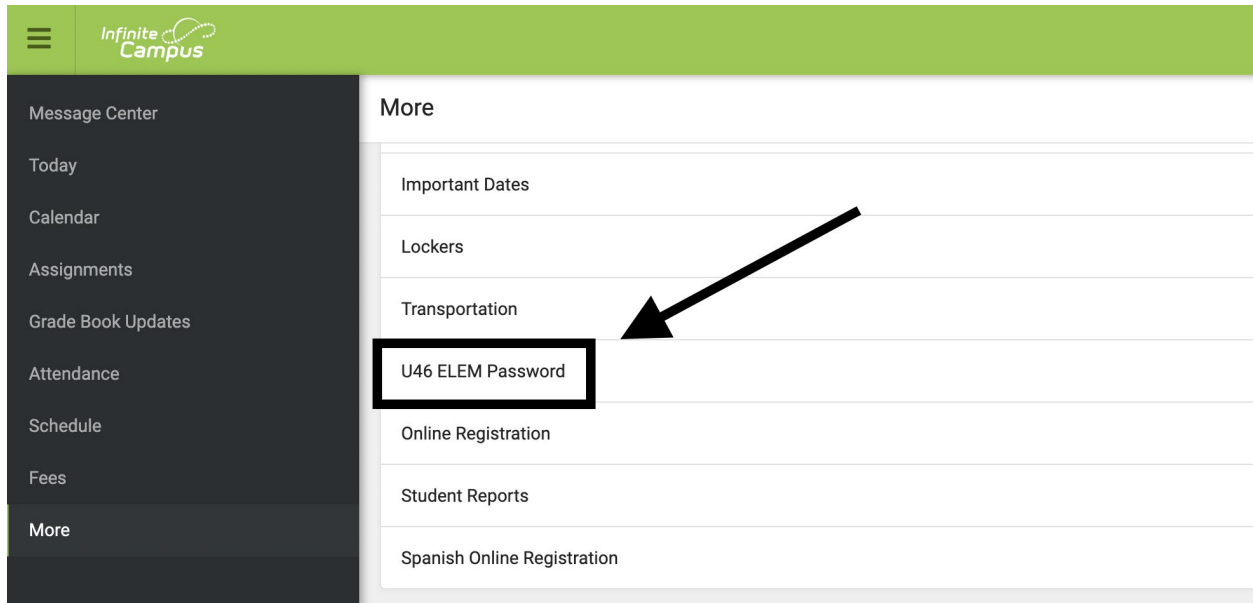

Para obtener la contraseña, presione “U46 ELEM Password”