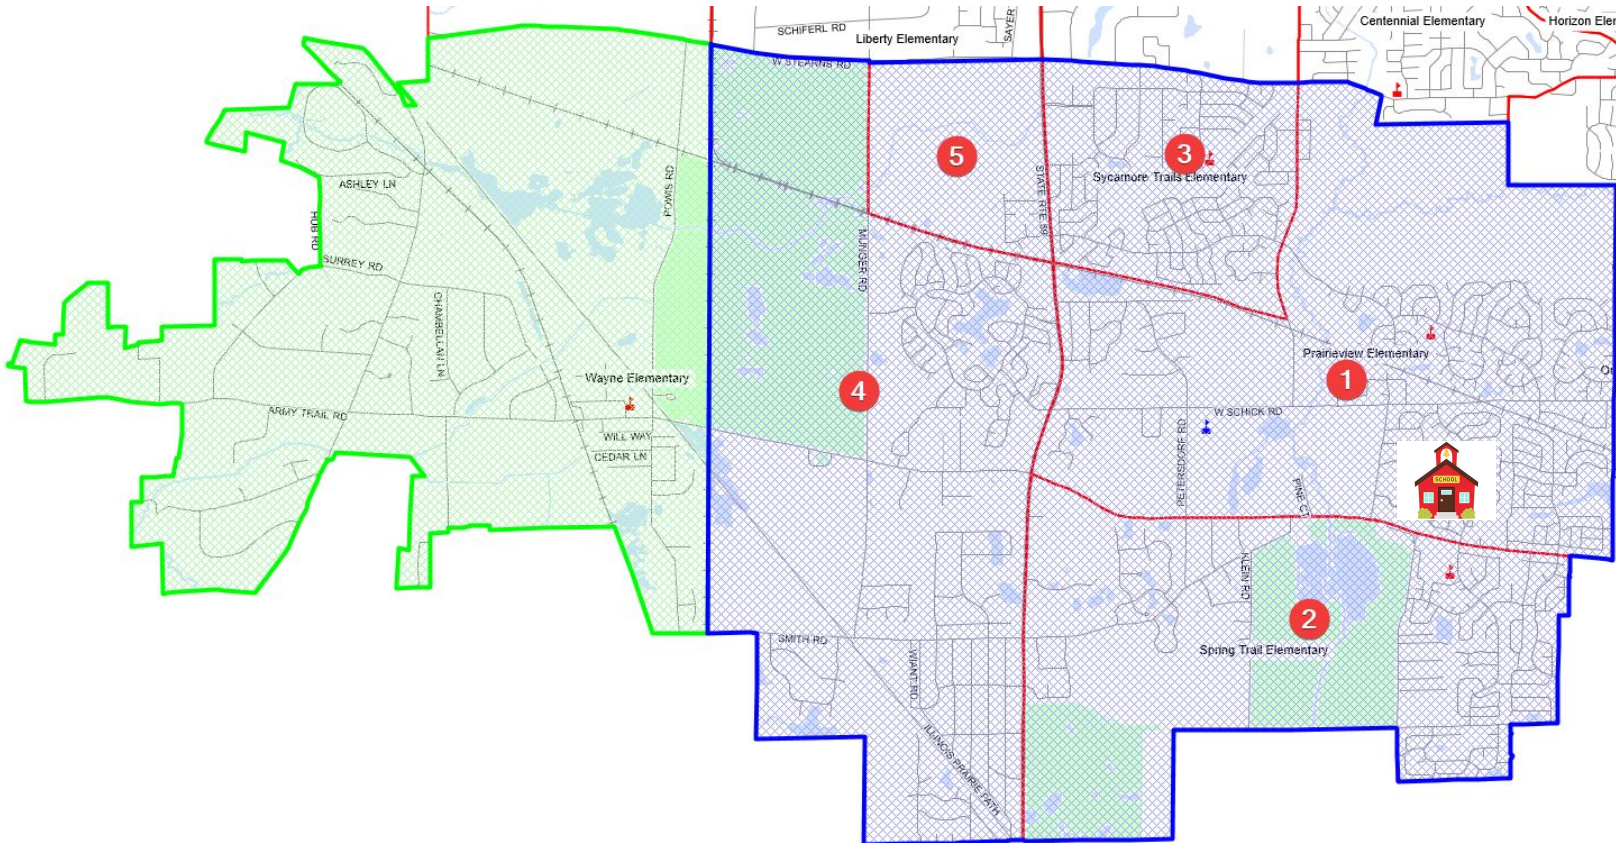

# Community Based Boundary Guidelines and Criteria

# Boundary Proposal from May 6, 2024

Will serve students assigned to the following elementary schools as their “home schools”:

1. Prairieview Elementary (all)
2. Spring Trail Elementary (all)
3. Sycamore Trails Elementary (all)
4. Wayne Elementary (east of Elgin Joliet and Eastern Railway tracks)
5. Liberty Elementary (south of Stearns Road)

# Updated Boundary Proposal

Will serve students assigned to the following elementary schools as their “home schools”:

1. Prairieview Elementary (all)
2. Spring Trail Elementary (all)
3. Sycamore Trails Elementary (all)
4. Wayne Elementary (all)
5. Liberty Elementary (south of Stearns Road)