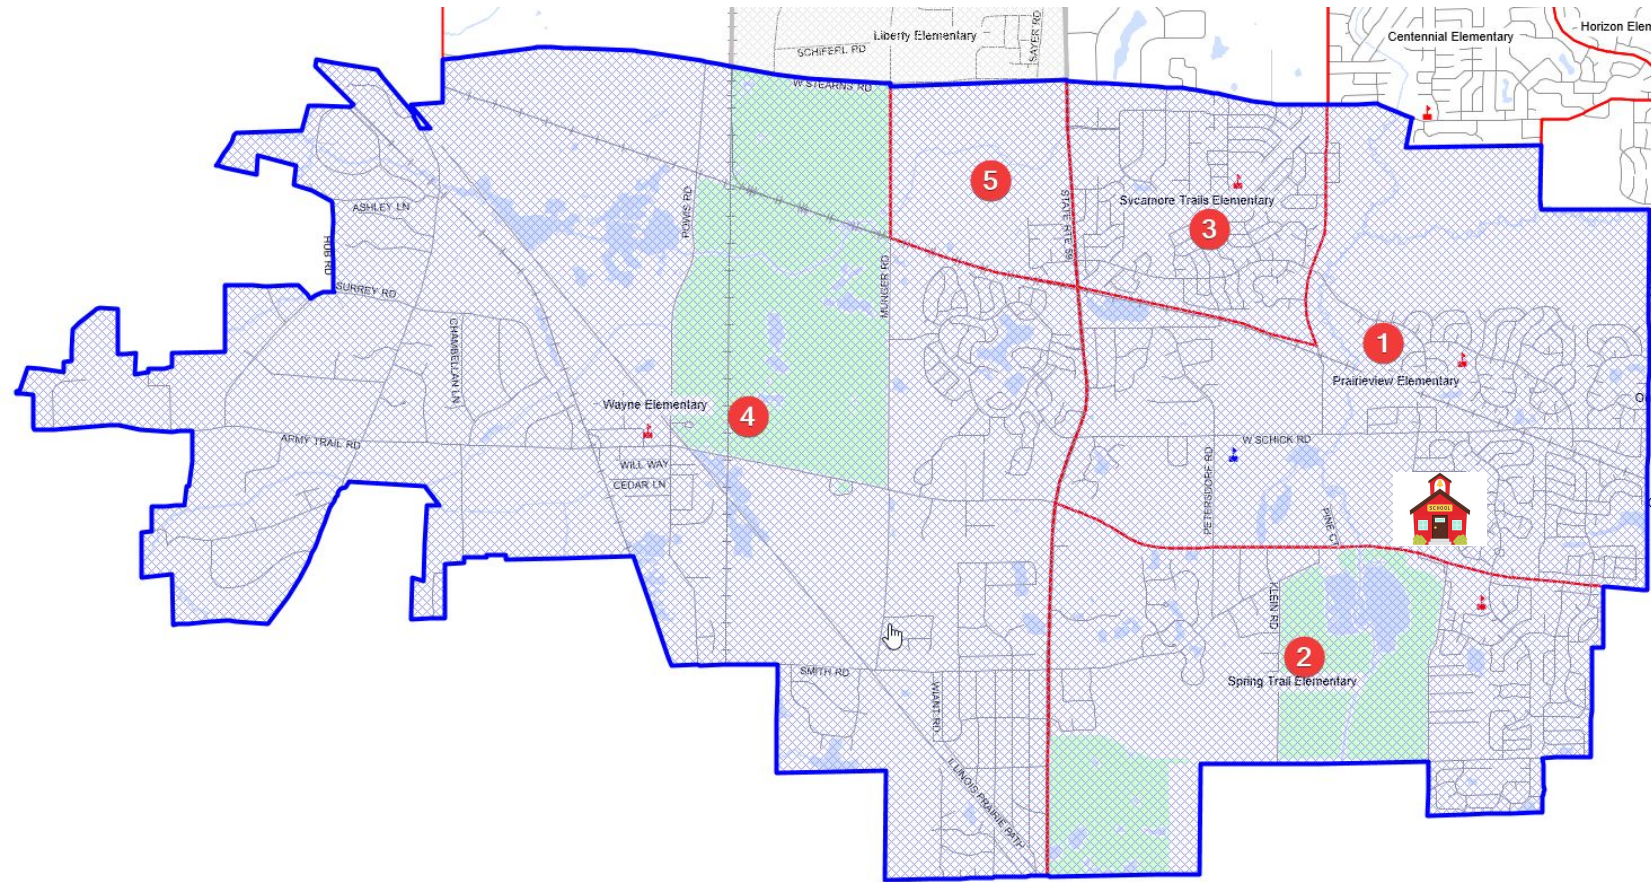

# Community Based Boundary Guidelines and Criteria

## School District U-46: Boundary Changes Survey

Would you like to take the survey in English or Spanish?  
¿Le gustaría realizar la encuesta en inglés o español?

- English  
Inglés
- Spanish  
Español

# Boundary Proposal from May 6, 2024

Will serve students assigned to the following elementary schools as their “home schools”:

1. Prairieview Elementary (all)
2. Spring Trail Elementary (all)
3. Sycamore Trails Elementary (all)
4. Wayne Elementary (east of Elgin Joliet and Eastern Railway tracks)
5. Liberty Elementary (south of Stearns Road)

# Updated Boundary Proposal

Will serve students assigned to the following elementary schools as their “home schools”:

1. Prairieview Elementary (all)
2. Spring Trail Elementary (all)
3. Sycamore Trails Elementary (all)
4. Wayne Elementary (all)
5. Liberty Elementary (south of Stearns Road)